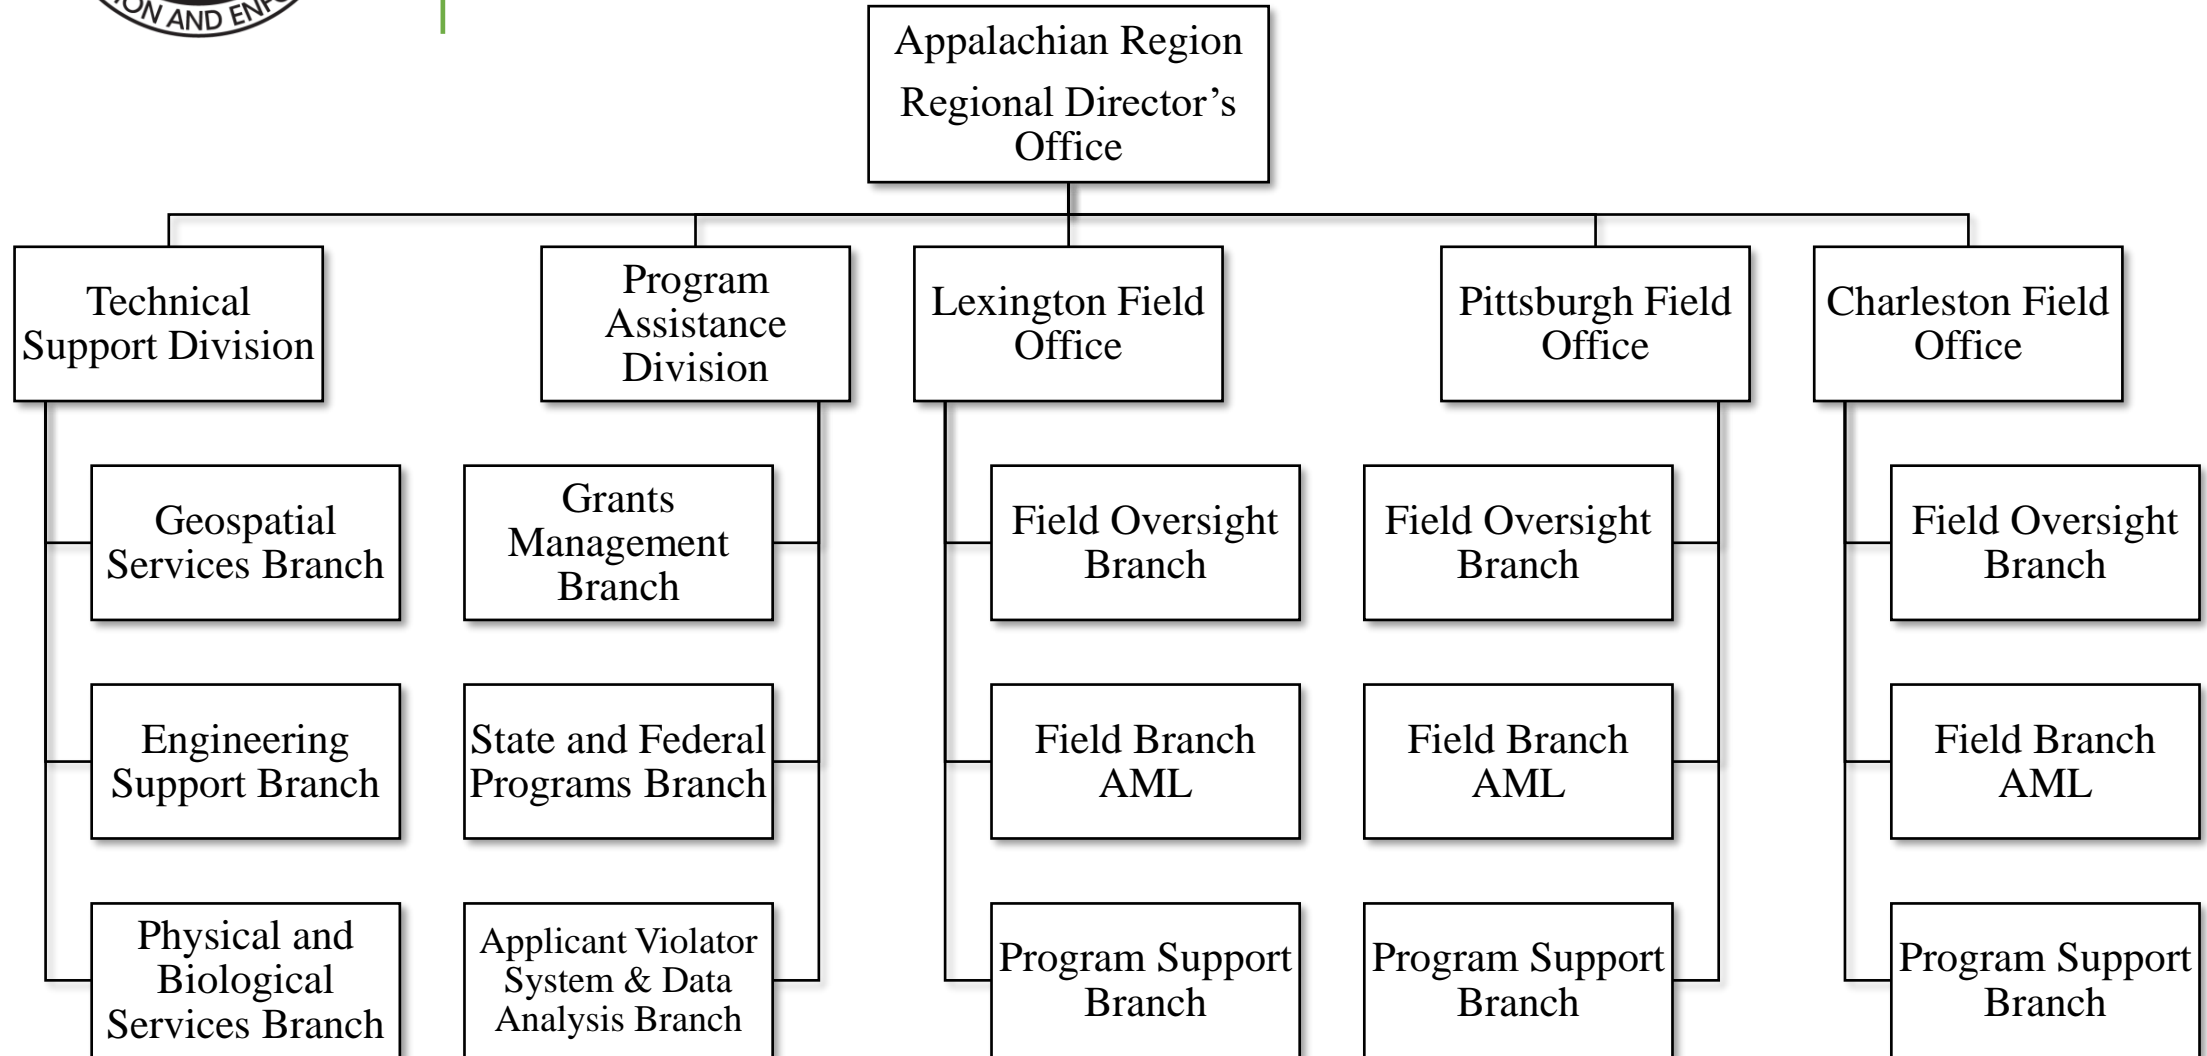

OFFICE OF SURFACE MINING RECLAMATION AND ENFORCEMENT

Note: This page indicates agency structure to the Division and Field Office level. Smaller units of Field Offices and Divisions are depicted with their larger unit on subsequent pages.

Appalachian Region Interior Regions 1 & 2

Mid-Continent Region Interior Regions 3, 4, 6

Western Region

Interior Regions 5, 7-11

Program Support Directorate

Finance and Acquisition Directorate

Headquarters Staff Offices