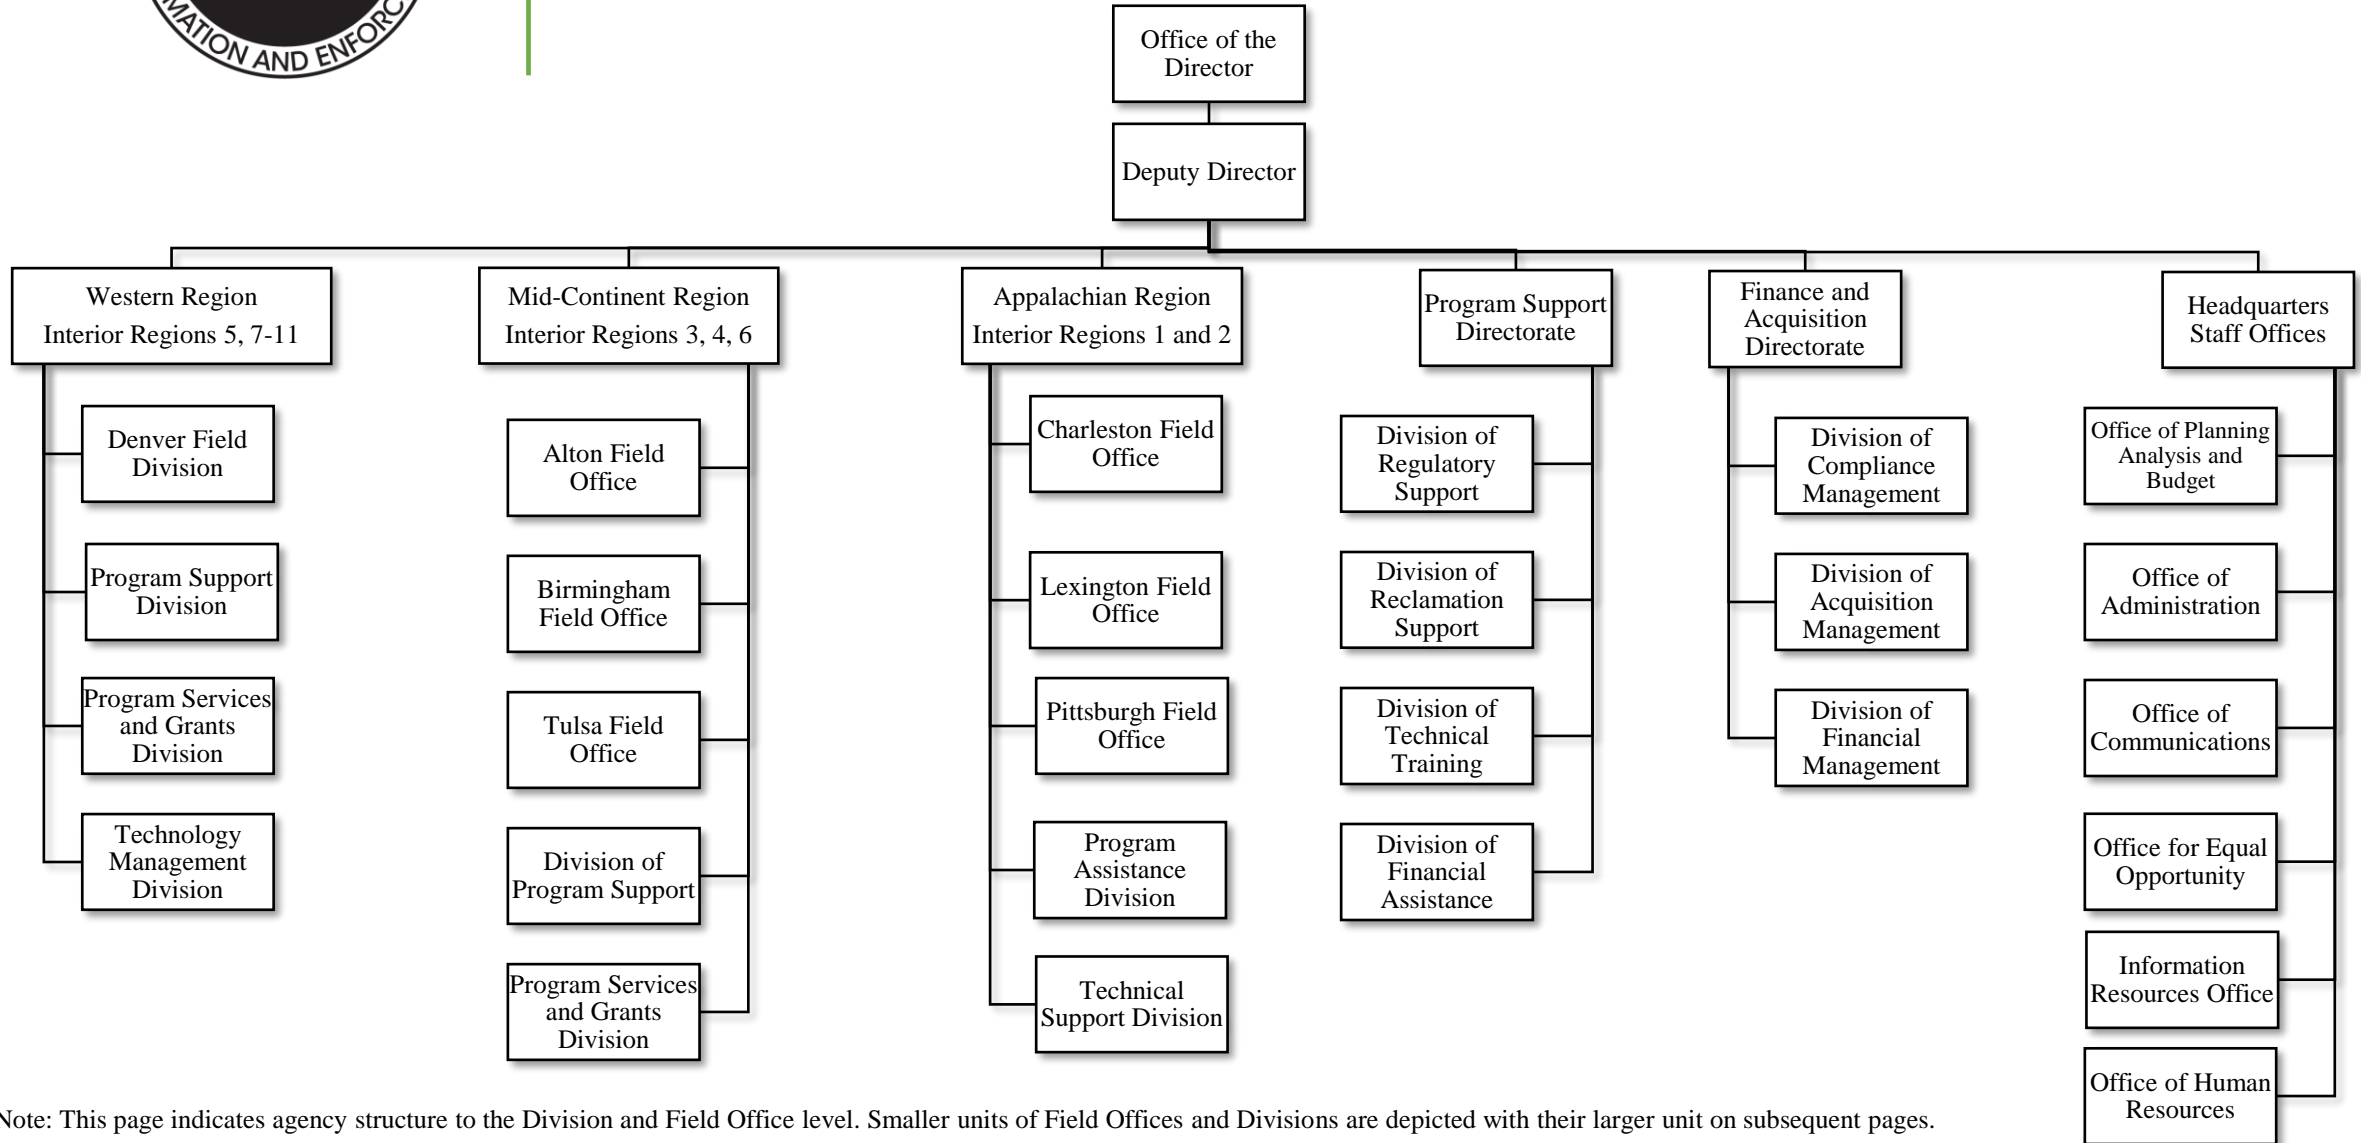

OFFICE OF SURFACE MINING RECLAMATION AND ENFORCEMENT

Note: This page indicates agency structure to the Division and Field Office level. Smaller units of Field Offices and Divisions are depicted with their larger unit on subsequent pages.

Appalachian Region Interior Regions 1 & 2

Mid-Continent Region Interior Regions 3, 4, 6

Western Region

Interior Regions 5, 7-11

Program Support Directorate

Finance and Acquisition Directorate

Headquarters Staff Offices